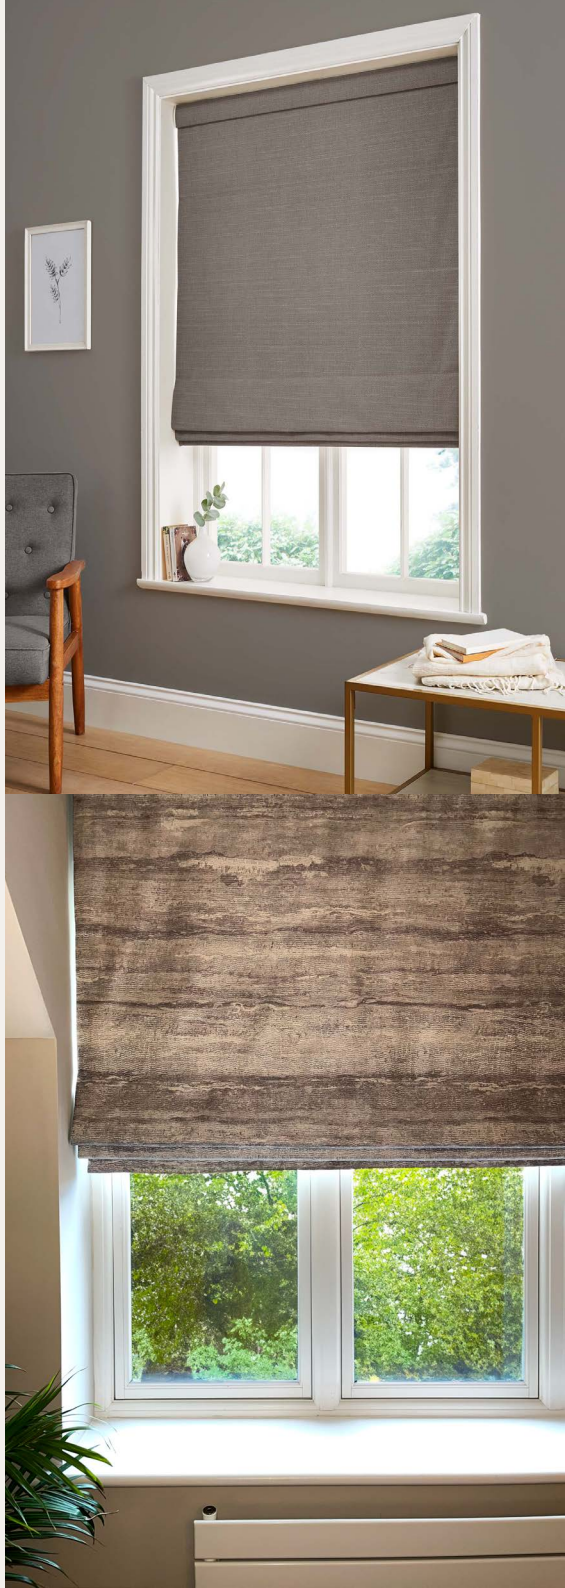

our materials

Light Filtering Fabric

Light Filtering romans will give you privacy during the day, while allowing the light to pass through the fabric.

Blockout Fabric

Blockout romans will give you privacy during the day and night and will keep the light from entering the room.