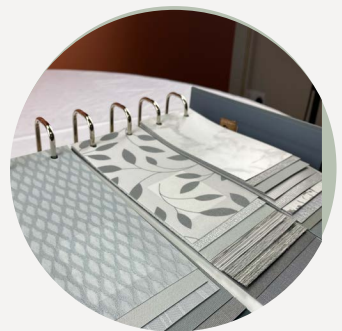

# pleated blinds

Pleated blinds are made of lightweight fabric, which is folded into pleats to create an accordion-like effect. They come in two types of fabric allowing you to choose whether you want them to block out light or filter it in while blocking the glare of the sun.

## Voile Fabric

Voile pleated blinds will allow the natural light to enter the room, giving you privacy and shade in the daytime while maintaining the outdoor view.

All our products are available in a variety of colours, finishes and materials. Get in touch with us now to learn more and customise your order.

Motorisation

Pelmets

Bottom bars

Head rails

Curtain tracks

Samples